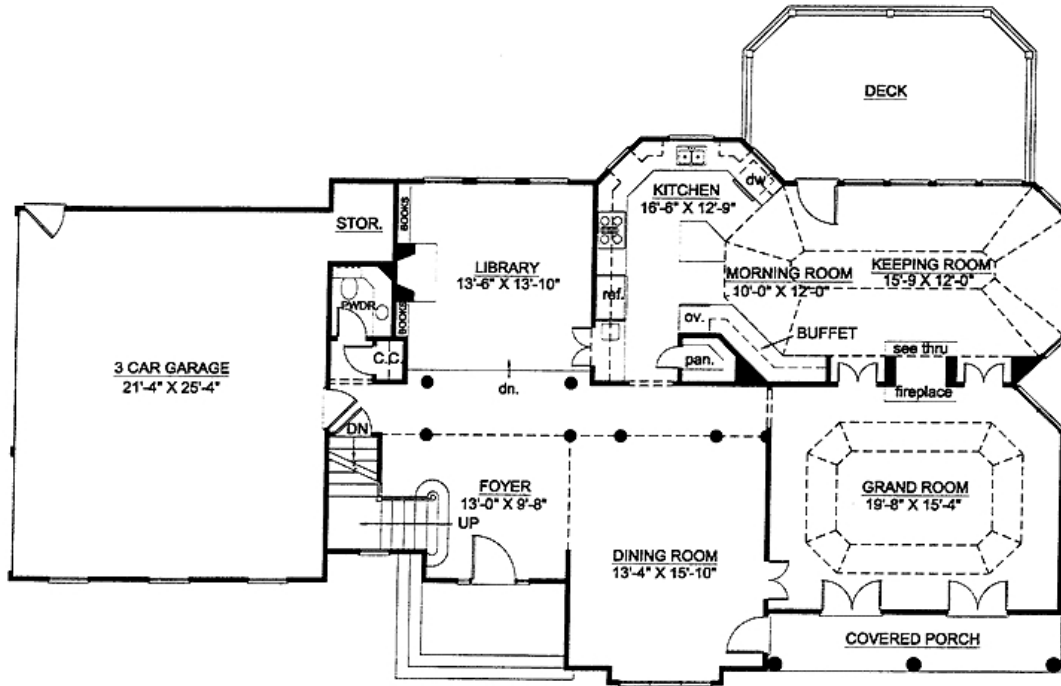

THE ARDMOORE

Main Level: **1,478**
Second Level: **1,562**
Total: **3,040 Sq. Ft.**

Bedrooms: **4**
Baths: **3**
Half Baths: **1**
Width: **72'**
Depth: **38'**
Stories: **2**
Garage Bays: **3**

1st Floor

2nd Floor