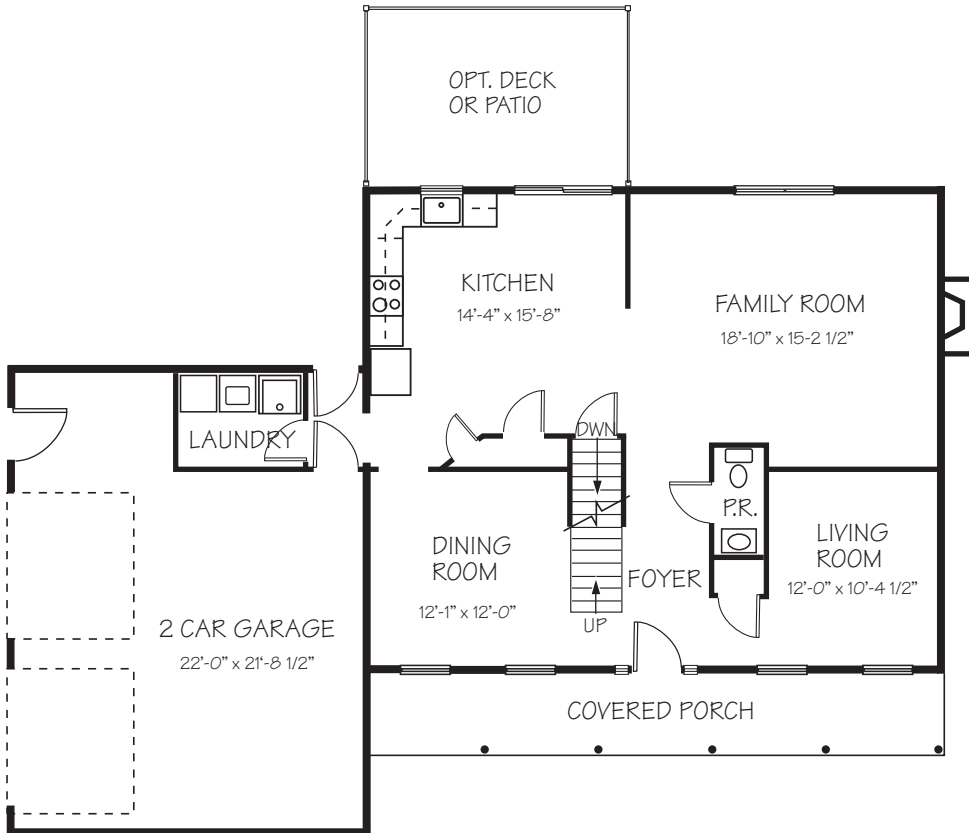

# THE MALLORY

**Main Level: 1,150 Sq. Ft.**  
**Second Level: 1,150 Sq. Ft.**  
**Total: 2,300 Sq. Ft.**

**Bedrooms: 4**  
**Baths: 2**  
**Half Baths: 1**  
**Width: 56' Depth: 40'**  
**Stories: 2**  
**Garage Bays: 2**

**SECOND FLOOR PLAN**

1150 SQ. FT.

**FIRST FLOOR PLAN**

1150 SQ. FT.