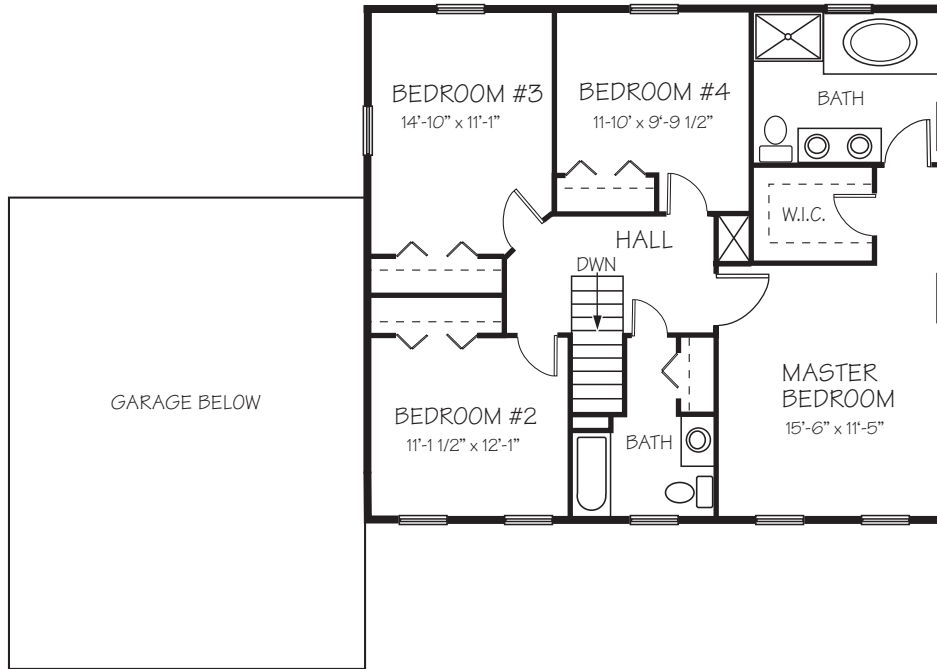

# THE MALLORY

**Main Level: 1,150 Sq. Ft.**  
**Second Level: 1,150 Sq. Ft.**  
**Total: 2,300 Sq. Ft.**

**Bedrooms: 4**  
**Baths: 2**  
**Half Baths: 1**  
**Width: 56' Depth: 40'**  
**Stories: 2**  
**Garage Bays: 2**

**SECOND FLOOR PLAN**

1150 SQ. FT.

**FIRST FLOOR PLAN**

1150 SQ. FT.